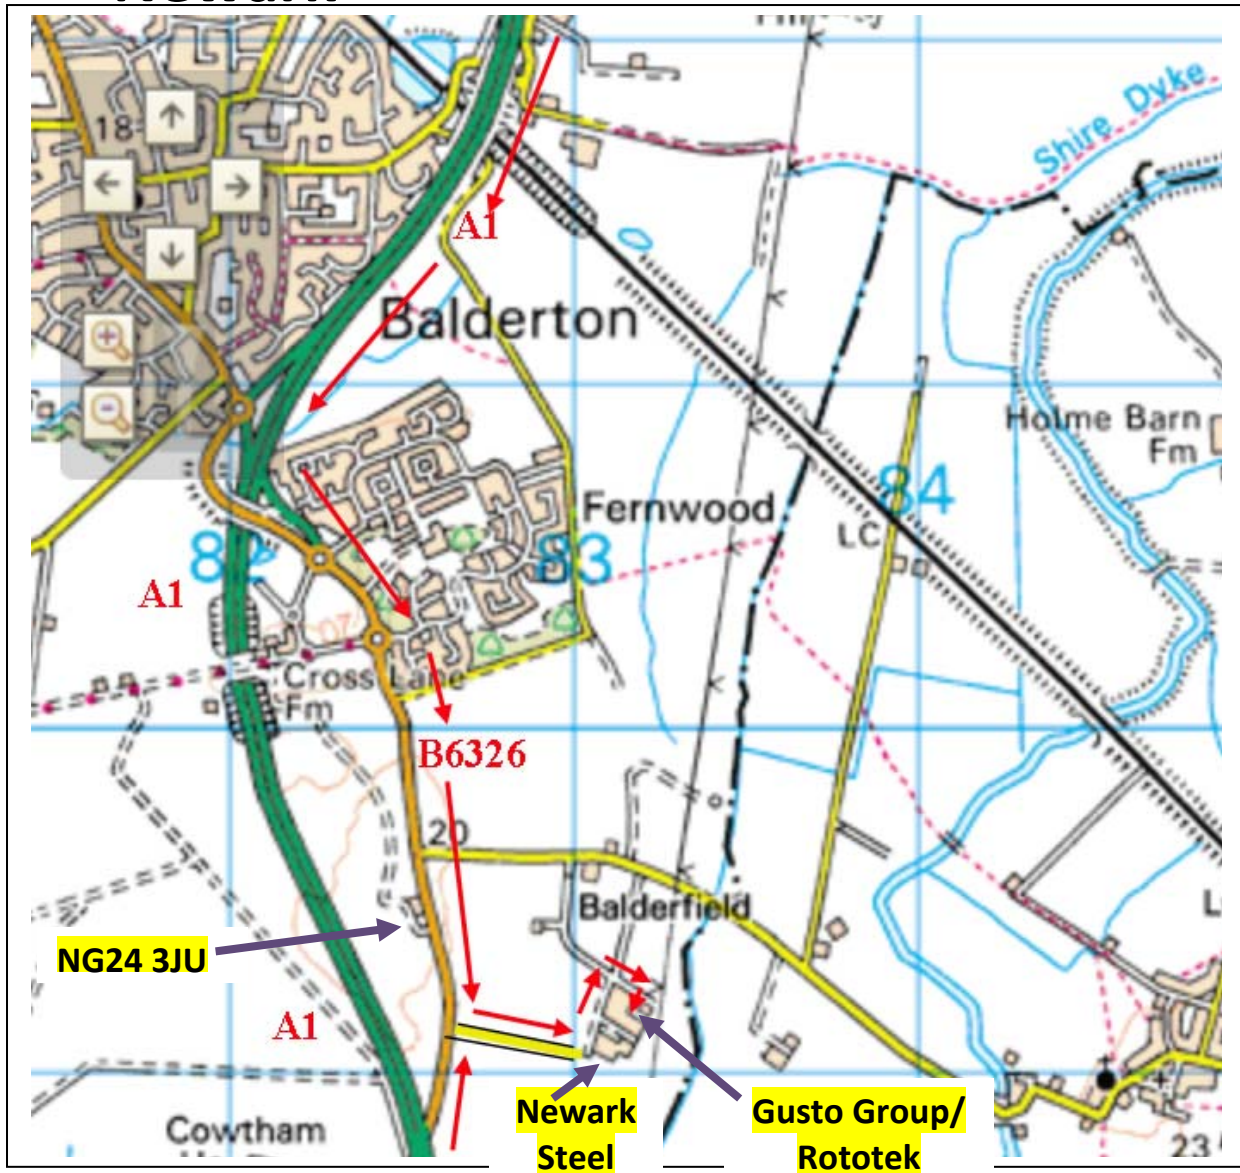

Directions to Gusto Group Rototek Site

Newark

Trent Mouldings Limited
Sylvan Way
Off Great North Road
Newark, Notts NG24 3UT

Tel: 01636 611959

NB:

1. Do not rely upon post-code opposite for sat-nav directions; however, post-code **NG24 3JU** will take you to the position shown on the **B6326** above
2. Approaching from the south, as shown above, involves crossing the south-bound carriage-way which can be dangerous; if in doubt, exit left at the **B6326** (Balderton) exit
3. On-site, follow directions to Rototek reception and park adjacent